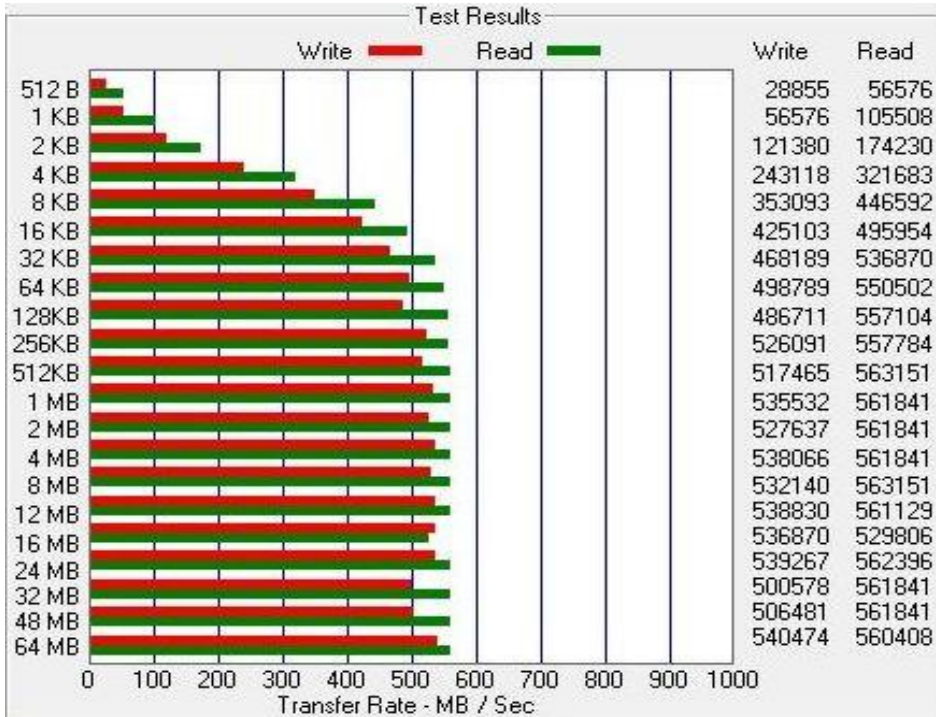

Atto Disk Benchmark

Corsair Neutron XT 480GB